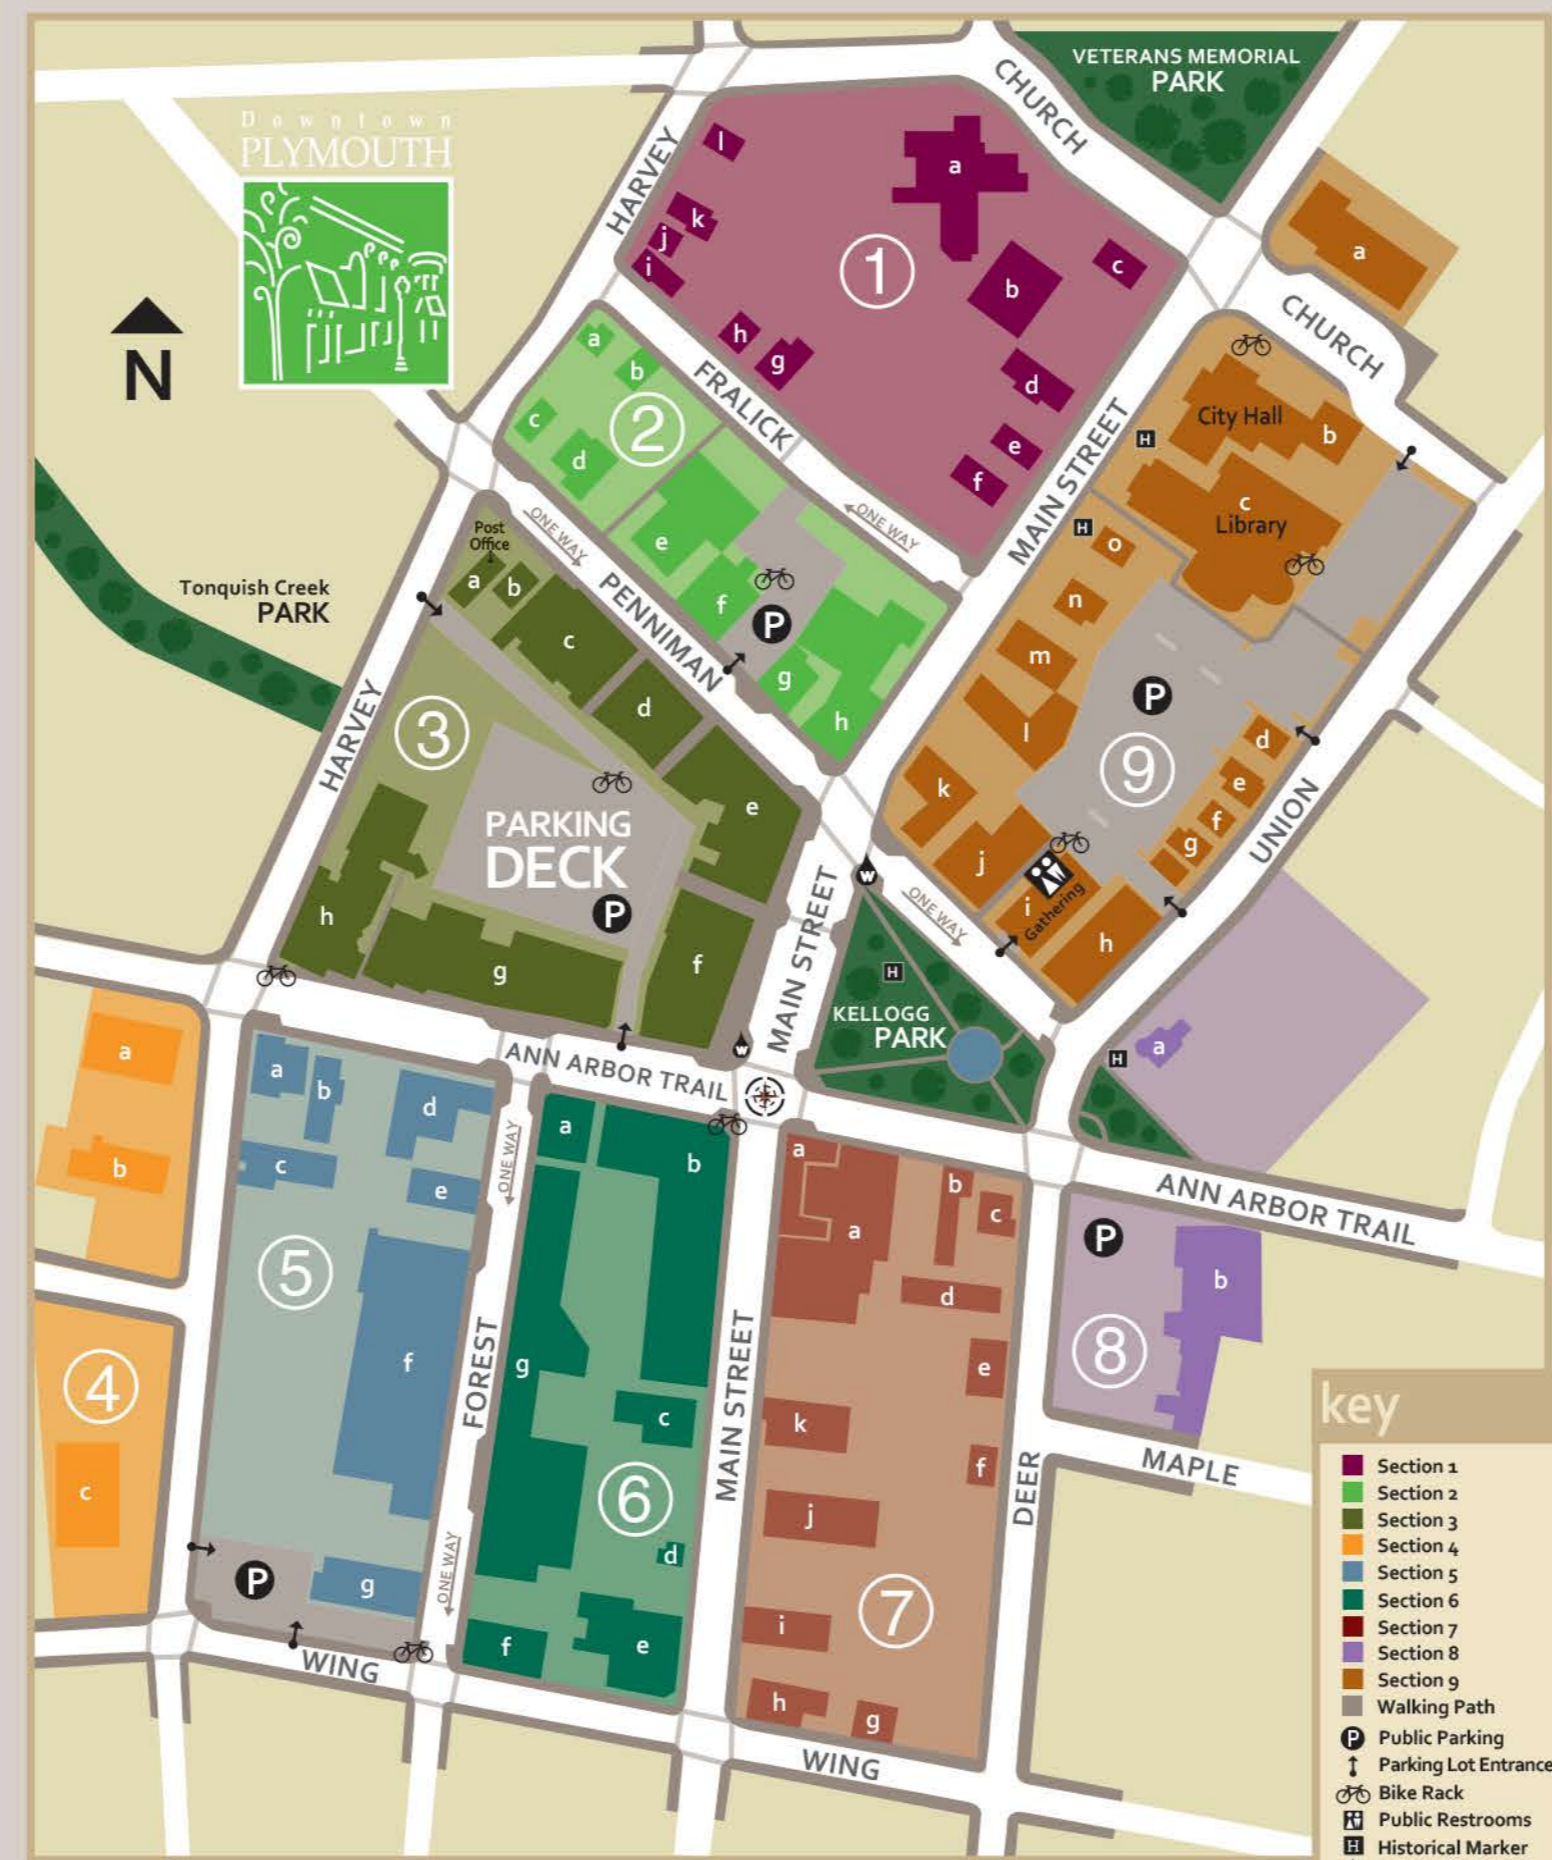

FREE - 2-Hour on-street parking
3-Hour & 8-Hour parking available in public parking lots

9l Charter One Mortgage	798 Penniman Ave.	734-453-4097
9c Dallas & Associates Fin. Planning	233 S. Main	734-451-3450
5f Edward Jones Investments	801 W. Ann Arbor Tr. #229	73