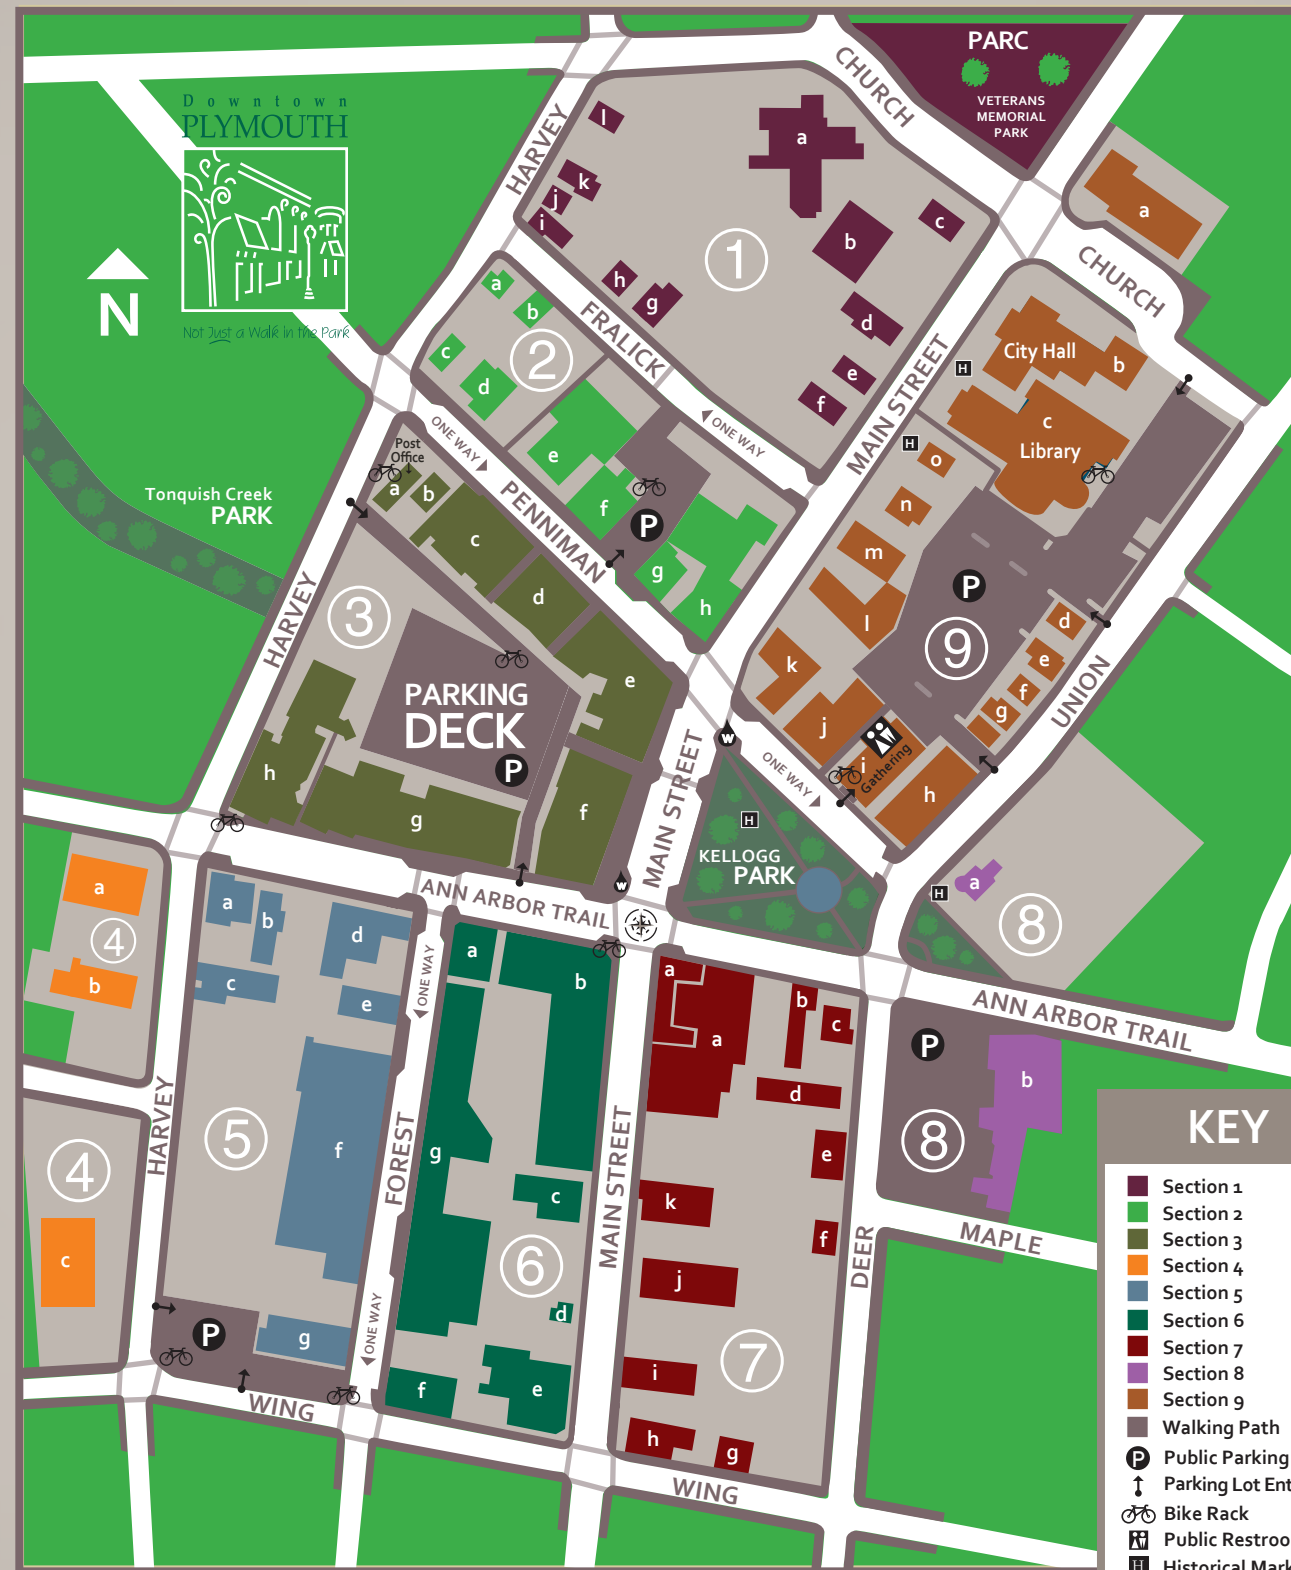

## HOME IMPROVEMENT

Esquire Interiors	6a
Home Interior Warehouse	3g
Kathleen Design (Harvey St. side)	5f
Michigan Landscape Design Services	1f
Rima Designs	3e
Sharer Design Group	5a

# FOOD/DRINK

Alpine Chocolat Haus	6b
Barrio Cocina y Tequileria	6g
Boule Artisan Bakery	3g
Burger Spot	5f
Compari's on the Park	3f
Cupcake Station	3e
Dairy King	1e
DROUGHT	5d
Edible Arrangements	6a
E.G. Nick's	5f
Extreme Pizza	6g
Fiamma Grille	3f
Greek Islands Eatery	3e
Ironwood Grill	3g
Jimmy John's	9j
Kemnitz Fine Candies	3g
Kilwins	2h
Little Bangkok Cuisine	6g
Maya's Deli (Harvey St. side)	5f
NICO & VALI Italian Eatery	7g
Omelette and Waffle Café	5g
Pakwaan Fine Indian Cuisine	6g
Panera Bread	6b
Park Place Gastro Pub	3e
Penn Grill and Bar	2g
Pizza e Vino/Cellar 849	3c
Plymouth Coffee Bean Co.	2d
Sean O'Callaghan's Public House	3e
Simply Fresh Mediterranean Grill	2f
Starbucks	6b
Stella's Black Dog Tavern	1g
Subway	3g
Sweet Afton Tea Room	5e
Thai Basil	5d
Thai Café	1b
The Post Local Bistro	2f
The Sardine Room	3f
U.P. Pasties & The Plymouth General Store	5f
Westborn Market	2e
Yogurt Palooza	6b

# RETAIL

B. Ella Bridal	6e
Baby Kreations	5f
Basement Vintage (alley)	3d
Bella Mia	5e
Bella Mia Dressed Up	6a
Birch Wood	6g
Bohemian Home	6g
D & D Bicycles	3f
Dearborn Jewelers of Plymouth	6b
Delta Diamond Setters and Jewelers	5d
Frame Works	3d
Genuine Toy Co.	5f
Gigi's Mode	3g
Harris Conservatory of Music	5c
Haven	3c
Heirloom Bed & Co.	5b
Home Sweet Home	3g
Kreations & Gifts	5f
La Casa Plymouth	5d
Little Black Heart	5b
Maggie and Me	3g
Milano Fine Apparel	3g
Muriel's Doll House and Toy Cottage	2g
Old World Olive Co.	6g
Opndohr-vintage/antique	5f
R.S.V.P.	3d
sideways	6g
Smokers Only!	7h
State of Comics	6g
Sun & Snow	3f
Sunny J's Lingerie and Leisure	5f
Three Dog Bakery	5f
Urban Loft	6g
Wiltse's Community Pharmacy	3e